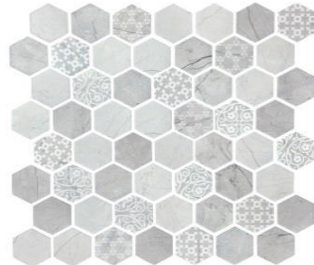

ARTISAN SOLID GLASS MOSAICS

The Artisan Solid Glass Mosaics collection is offered in a hexagon glass mosaic in four elegant colors.

Photo Features Grigio ARTHEX002

PH: (877) 928-0132
FX: (866) 300-0630
sales@lungarnoceramics.com

ARTISAN SOLID GLASS MOSAICS

TRAVERTINE - ARTHEX001

GRIGIO - ARTHEX002

ONYX - ARTHEX003

CARRARA - ARTHEX004

SIZES

1.5" Hexagon (Mesh Mount)

APPLICATIONS