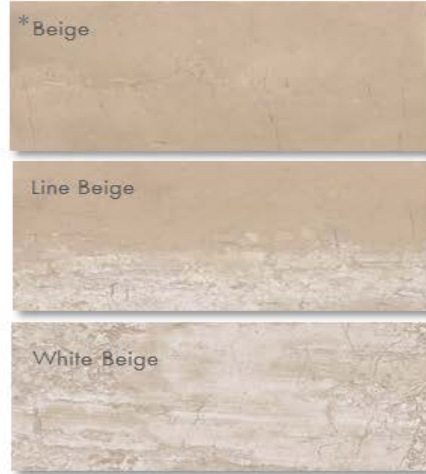

STONEWAY PORCELAIN TILE

The Stoneway Collection is offered in a 12" x 24" and 2" x 2" mosaic in three colors. Each color represents two unique shades that transition from light to dark.

Photo Features Grey 12" x 24" on wall
Line Grey 12" x 24" on floor and wall
White Grey 12" x 24" on floor and wall

STONEWAY PORCELAIN TILE

SIZES

12" X 24" Field Tile

*2" X 2" Mosaic

* Only available in Anthracite, Beige and Grey.

APPLICATIONS

	Residential	Light Commercial	Commercial
Floors/Patios	✓	✓	✓
Walls/Backsplashes	✓	✓	✓
Countertops	✓	✓	✓
Pool Lining	✓	✓	✓