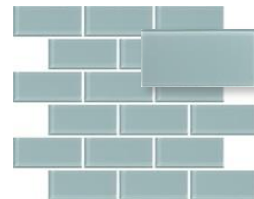

URBAN TEXTURES CONTEMPO

The Urban Textures Contempo collection is offered in a 2" x 4" and a 3" x 6" glass tile in nine modern colors.

Photo Features UTC05 Gray in 2" x 4"

URBAN TEXTURES CONTEMPO

UTC01 - Bright White

UTC02 - Ivory

UTC03 - Beige

UTC07 - Bottle

UTC09 - Smoke

UTC04 - Ash

UTC05 - Gray

UTC08 - Sky Blue

UTC06 - Graphite

SIZES

2" x 4" Solids (Mesh Mount)

3" x 6" Solid Glass Tile

APPLICATIONS

	Residential	Light Commercial	Commercial
Floors/Patios			
Walls/Backsplashes	✓	✓	✓
Countertops			
Pool Lining	✓	✓	✓

INSTALLATION

Thickness
4mm