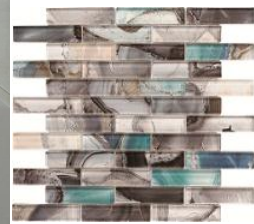

GYPSEA GLASS MOSAIC WALL TILE

The Gypsea Collection is offered in a 1" X 4" Staggered Mesh Mount Mosaic available in six varied shell inspired colors.

AG06 Midas