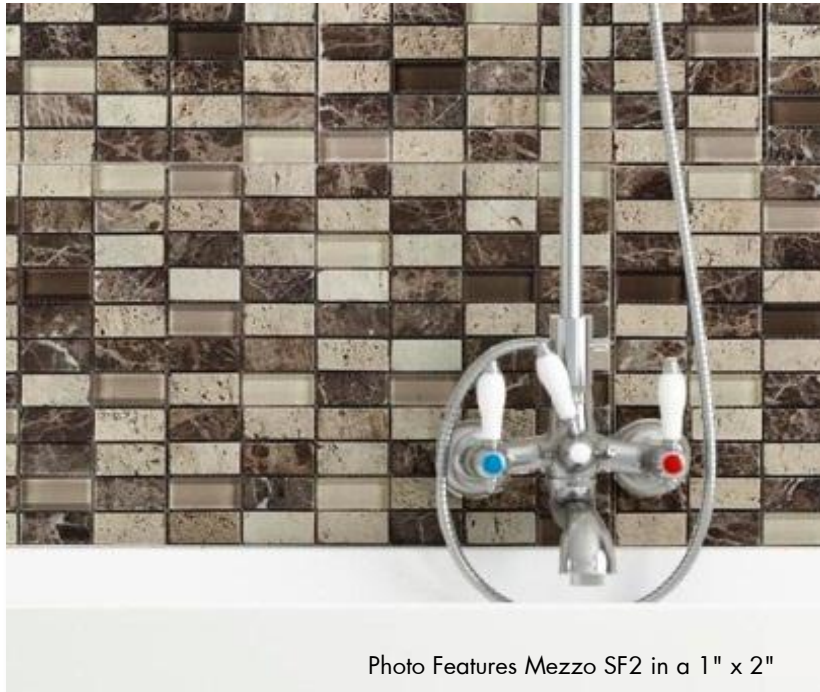

MEDLEY GLASS & STONE MOSAIC WALL TILE

The Medley Collection is offered in 5/8" x 5/8", 5/8" Random Linear, 1" x 1" and 1" x 2" Mesh Mount Mosaics in a variety of stone and glass blends.

Colors below are offered in a 5/8" x 5/8" and 5/8" Random Linear in a stone and glass blend.

SF7 Black Marquina

SF4 Ariston

SF5 Travertino Cream

SF01 Emperador Green

Photo Features Mezzo SF2 in a 1" x 2"

SF6 Travertino Dark

SF8 Emperador Dark

SF9 Light Emperador

SF01 Emperador Green

Colors below are offered in a 5/8" x 5/8", 5/8" Random Linear, 1" x 1" and 1" x 2" in a stone and glass blend.

SF1 Luce

SF2 Mezzo

SF3 Scuro

Colors below are offered in a 5/8" x 5/8", 5/8" Random Linear and 1" x 1" in a slate and glass blend.